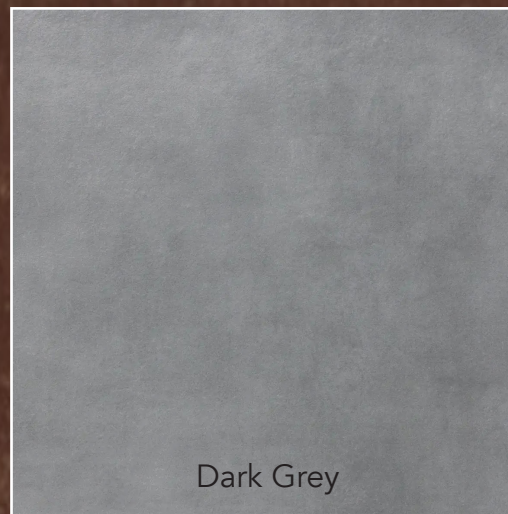

60 X 60 CM

Ivory

Brown Grey

Light Grey

Dark Grey

Black