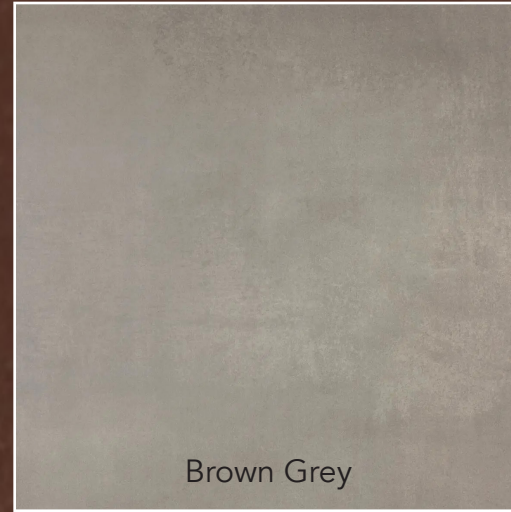

60 X 60 CM

Ivory

Brown Grey

Light Grey

Dark Grey

Black