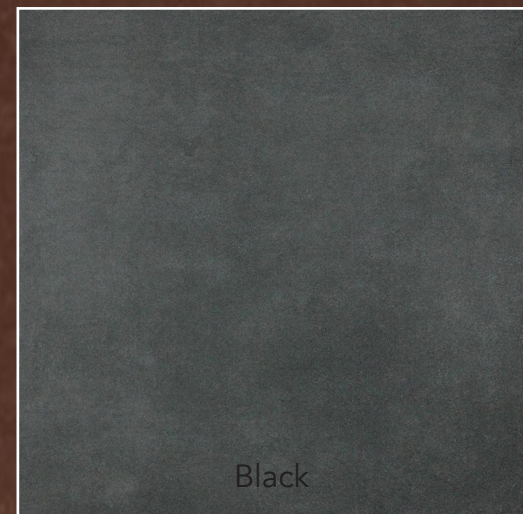

60 X 60 CM

Ivory

Brown Grey

Light Grey

Dark Grey

Black