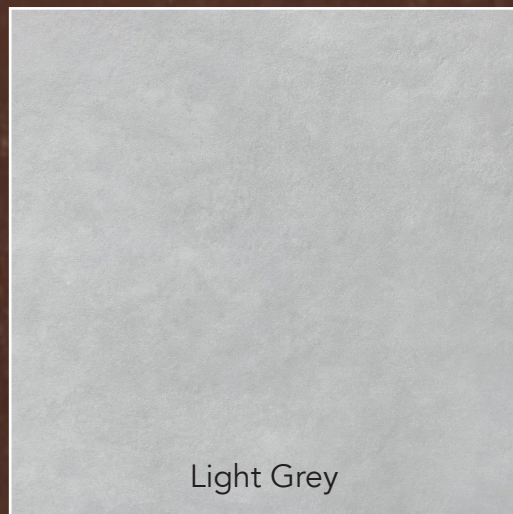

60 X 60 CM

Ivory

Brown Grey

Light Grey

Dark Grey

Black